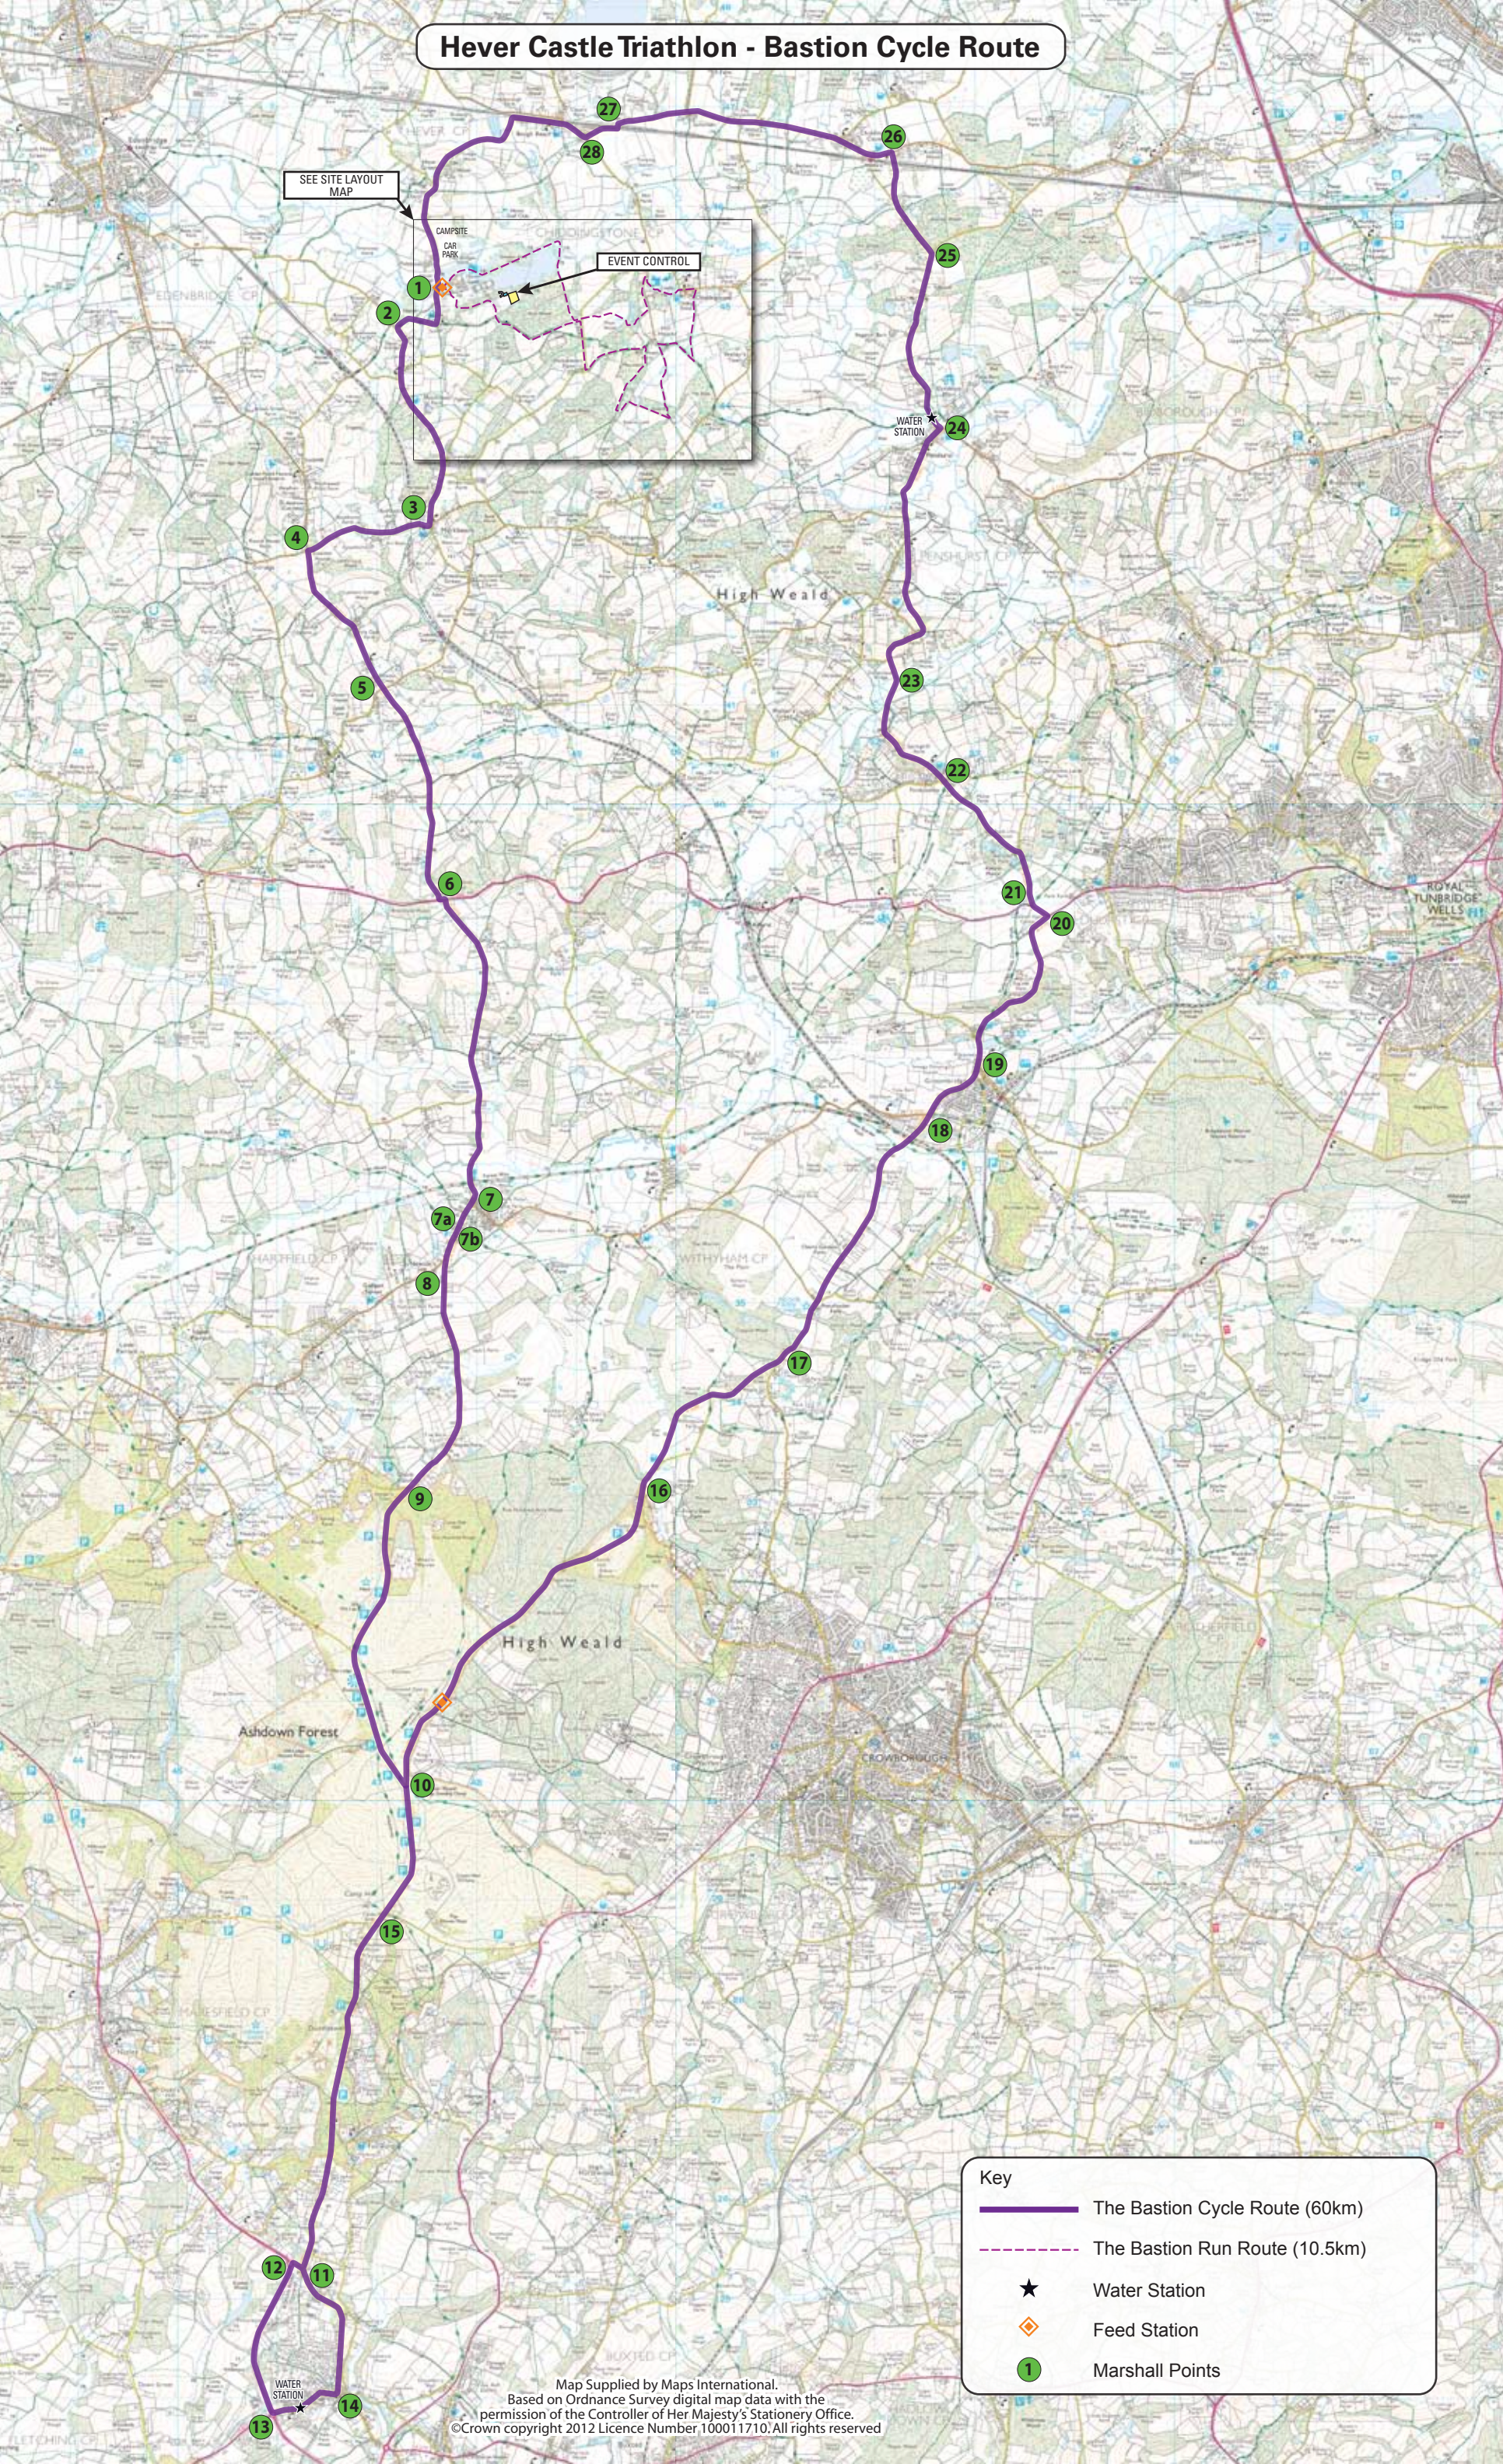

# Hever Castle Triathlon - Bastion Cycle Route

SEE SITE LAYOUT MAP

EVENT CONTROL

## Key

- The Bastion Cycle Route (60km)
- The Bastion Run Route (10.5km)
- Water Station
- Feed Station
- Marshall Points